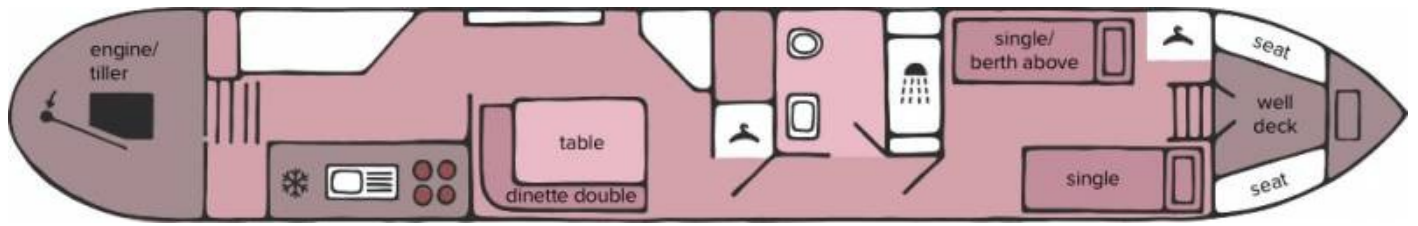

The dining area is next to the galley and provides table and seating - this can be converted into a double berth for guests if required.

The bathroom is furnished with a hand-basin, pump-out toilet, hip bath with overhead shower, and storage shelves and cupboard.

Finally there is a permanent bedroom, which can be configured to provide either a double berth or 2 single berths, with an optional fold-down additional single berth above.

Double doors lead to the bow deck which has bench seating on either side.

To arrange a viewing or make an enquiry, please contact Hilperton Marina on 01225 765243.

Scan the QR code to view online

Overall length	49 feet
Beam	6 feet 10 inches
Draft	2 feet 2 inches
Headroom	--
No. of berths	5
Style of stern	Cruiser
BSS certificate expiry	26th February 2028
Built	In 2008 by ABC Leisure Group
Fitout	In 2008 by ABC Leisure Group
Base	Steel 10mm
Hull	Steel 6mm
Cabin	Steel 5mm
Engine	Beta 43
Gearbox	Newage PRM 150

Berths

No. of Berths	5
Double beds	--
Double beds (temp)	Up to 2
Single beds	--
Single beds (temp)	Up to 3

Size

Overall length	49 feet
Overall beam	6 feet 10 inches
Overall draft	2 feet 2 inches
Style of stern	Cruiser