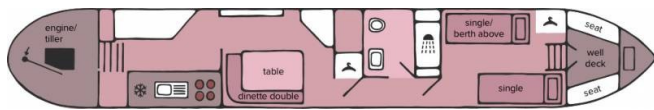

The dining area is next to the galley and provides table and seating - this can be converted into a double berth for guests if required.

The bathroom is furnished with a hand-basin, pump-out toilet, hip bath with overhead shower, and storage shelves and cupboard.

Finally there is a permanent bedroom, which can be configured to provide either a double berth or 2 single berths, with an optional fold-down additional single berth above.

Double doors lead to the bow deck which has bench seating on either side.

To arrange a viewing or make an enquiry, please contact Hilperton Marina on 01225 765243.

Scan the QR code to view online

Overall length	49 feet
Beam	6 feet 10 inches
Draft	2 feet 2 inches
Headroom	--
No. of berths	5
Style of stern	Cruiser
BSS certificate expiry	26th February 2028
Built	In 2008 by ABC Leisure Group
Fitout	In 2008 by ABC Leisure Group
Base	Steel 10mm
Hull	Steel 6mm
Cabin	Steel 5mm
Engine	Beta 43
Gearbox	Newage PRM 150