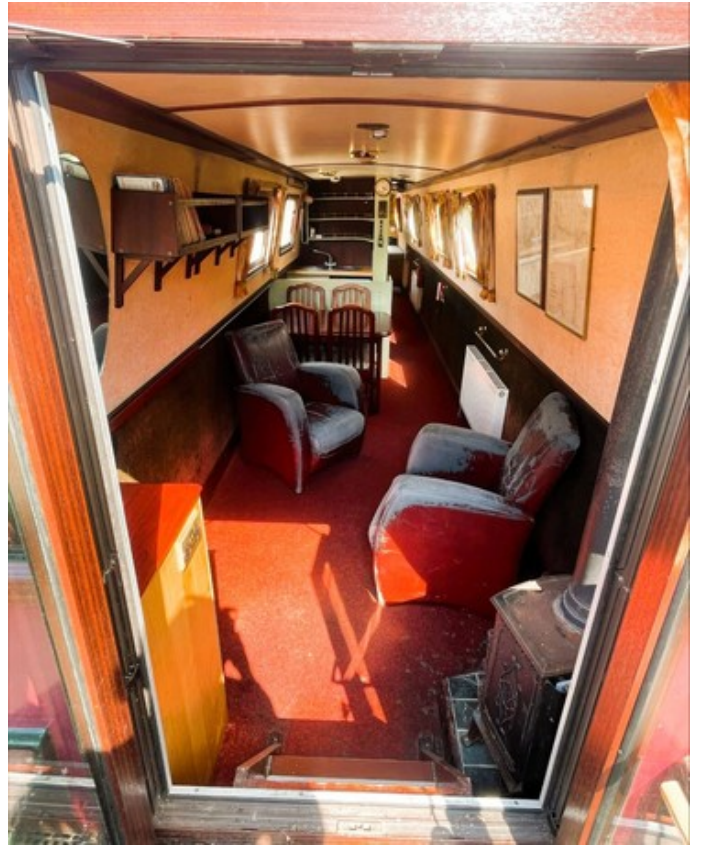

General

General

Name	Cuckoo's Nest
BW index number	508385
Safety certificate	YES
BSS certificate expiry	26th February 2028
BSS certificate number	BSSER-475776/24
Built	In 2003 by G & J Reeves
Location	Aldermaston Wharf
Price	£44,950

Berths

No. of Berths	4
Double beds	1
Double beds (temp)	1
Single beds	--
Single beds (temp)	2

Size

Overall length	58 feet
Overall beam	6 feet 10 inches
Overall draft	1 feet 10 inches
Style of stern	Cruiser

Structure

Manufacturer

Manufacturer	G & J Reeves
Hull ID No.	GB-BPH-B57-A2003
Build date	2003

Original steel thickness

Base	8mm
Hull	6mm
Cabin	4mm

Anodes

Fitted	YES
Date fitted	Dec 2020
Size	--
No. of anodes	4

Material

Base	Steel
Hull	Steel
Cabin side	Steel
Roof	Steel

Hull blacking

Last hull blacking	Dec 2020
Where	Hampstead Historical Dock