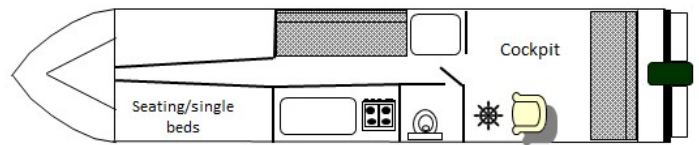

Halcyon II

Goytre Wharf

£7,000

A 25ft 1982 Dawncraft 4 berth GRP Motor Cruiser

Halcyon II is a well presented motor cruiser that is ready for short breaks and days out in the sunshine.

Stepping into the cockpit you have a cushioned seating bench for your crew to sit on. You have the captains chair and also the control panel to operate her.

Entering into the main cabin you have a a door to your left which gives you access to a portable toilet.

There is a comfortable sofa area to your right which can be converted into a small double bed.

Opposite you will find a galley area which has a gas stove, a small space to prep your groceries and some storage cupboards. There are also 2 shelves to store your cups.

At the bow of the boat you will find a V shaped seating area for hosting which converts into 2 single beds for the evening.

Halcyon II had a service with ABC Leisure Group in July 2022.

To make an enquiry or arrange to view, please contact Goytre Wharf on 01873 880516.

Overall length	25 feet
Beam	10 feet
Draft	2 feet
Headroom	5 feet 7 inches
No. of berths	4
Style of stern	Cruiser
BSS certificate expiry	--
Built	In 1982 by Dawncraft 22
Fitout	In 1982 by Dawncraft
Base	Fibreglass
Hull	Fibreglass
Cabin	Fibreglass
Engine	Honda
Gearbox	--

Scan the QR code to view online