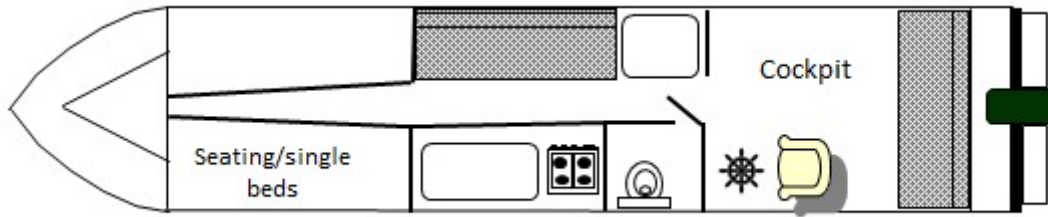

General

General

Name	Halcyon II
BW index number	75139
Safety certificate	NO
BSS certificate expiry	--
BSS certificate number	--
Built	In 1982 by Dawncraft 22
Location	Goytre Wharf
Price	£7,000

Berths

No. of Berths	4
Double beds	--
Double beds (temp)	1
Single beds	--
Single beds (temp)	2

Size

Overall length	25 feet
Overall beam	10 feet
Overall draft	2 feet
Style of stern	Cruiser

Structure

Manufacturer

Manufacturer	Dawncraft 22
Hull ID No.	--
Build date	1982

Original steel thickness

Base	--
Hull	--
Cabin	--

Anodes

Fitted	NO
Date fitted	--
Size	--
No. of anodes	--

Material

Base	Fibreglass
Hull	Fibreglass
Cabin side	Fibreglass
Roof	Fibreglass

Hull blacking

Last hull blacking	2005
Where	Goytre Wharf