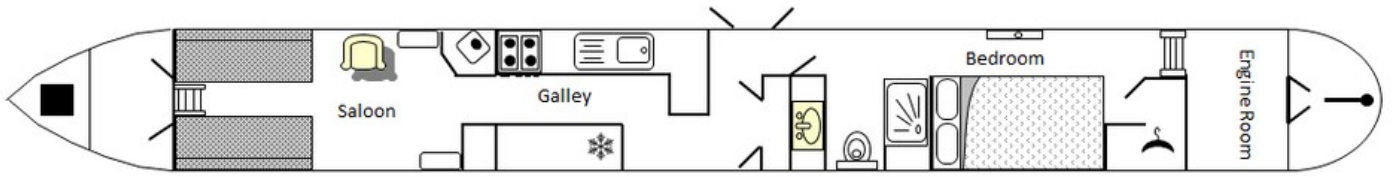

General

General

Name	Lindisfarne
BW index number	501619
Safety certificate	YES
BSS certificate expiry	27th May 2028
BSS certificate number	BSSER-480091/24
Built	In 1996 by R&D Fabrications
Location	Anderton Marina
Price	£46,995

Berths

No. of Berths	4
Double beds	1
Double beds (temp)	1
Single beds	--
Single beds (temp)	--

Size

Overall length	60 feet
Overall beam	6 feet 10 inches
Overall draft	--
Style of stern	Traditional

Structure

Manufacturer

Manufacturer	R&D Fabrications
Hull ID No.	--
Build date	1996

Original steel thickness

Base	10mm
Hull	6mm
Cabin	4mm

Anodes

Fitted	YES
Date fitted	2010
Size	--
No. of anodes	--

Material

Base	Steel
Hull	Steel
Cabin side	Steel
Roof	Steel

Hull blacking

Last hull blacking	2024-04
Where	Anderton Marina