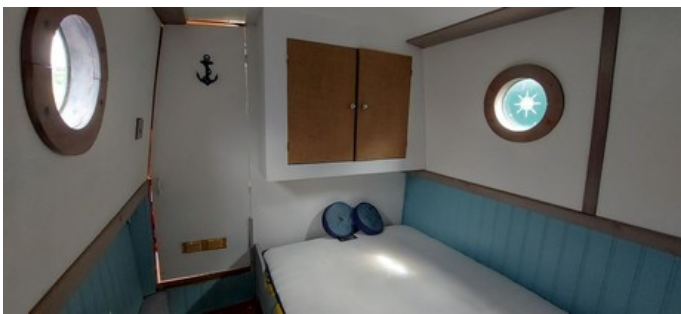

General

General

Name	Misty
BW index number	52839
Safety certificate	YES
BSS certificate expiry	29th October 2025
BSS certificate number	BSSER-424109/21
Built	In 1993 by Orchard Marina
Location	Hilperton Marina
Price	£31,500

Berths

No. of Berths	4
Double beds	1
Double beds (temp)	1
Single beds	--
Single beds (temp)	--

Size

Overall length	40 feet
Overall beam	6 feet 10 inches
Overall draft	1 feet 8 inches
Style of stern	Traditional

Structure

Manufacturer

Manufacturer	Orchard Marina
Hull ID No.	--
Build date	1993

Original steel thickness

Base	--
Hull	--
Cabin	--

Anodes

Fitted	YES
Date fitted	--
Size	--
No. of anodes	--

Material

Base	Steel
Hull	Steel
Cabin side	Steel
Roof	Steel

Hull blacking

Last hull blacking	2024-04
Where	Sally Narrowboats