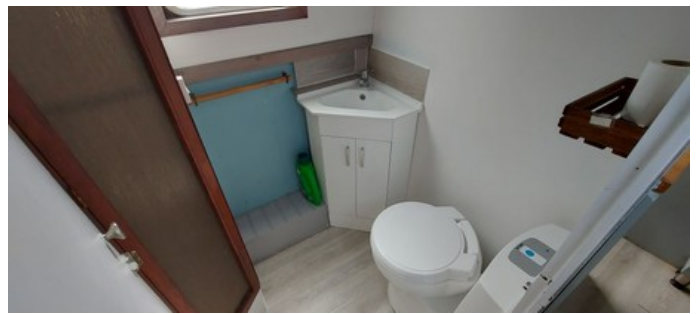

General

General

Name	Misty
BW index number	52839
Safety certificate	YES
BSS certificate expiry	29th October 2025
BSS certificate number	BSSER-424109/21
Built	In 1993 by Orchard Marina
Location	Hilperton Marina
Price	£31,500

Berths

No. of Berths	4
Double beds	1
Double beds (temp)	1
Single beds	--
Single beds (temp)	--

Size

Overall length	40 feet
Overall beam	6 feet 10 inches
Overall draft	1 feet 8 inches
Style of stern	Traditional

Structure

Manufacturer

Manufacturer	Orchard Marina
Hull ID No.	--
Build date	1993

Original steel thickness

Base	--
Hull	--
Cabin	--

Anodes

Fitted	YES
Date fitted	--
Size	--
No. of anodes	--

Material

Base	Steel
Hull	Steel
Cabin side	Steel
Roof	Steel

Hull blacking

Last hull blacking	2024-04
Where	Sally Narrowboats