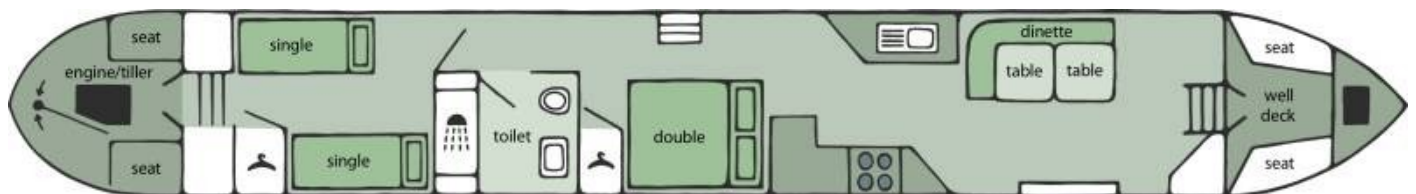

General

General

Name	Night Heron
BW index number	515662
Safety certificate	YES
BSS certificate expiry	26th February 2027
BSS certificate number	BSSER-452693/23
Built	In 2007 by ABC Boat Building
Location	Whitchurch Marina
Price	£54,950

Berths

No. of Berths	5
Double beds	1
Double beds (temp)	--
Single beds	2
Single beds (temp)	1

Size

Overall length	58 feet
Overall beam	6 feet 10 inches
Overall draft	--
Style of stern	Semi-Traditional

Structure

Manufacturer

Manufacturer	ABC Boat Building
Hull ID No.	GB-ALVANH05E707
Build date	2007

Original steel thickness

Base	10mm
Hull	6mm
Cabin	4mm

Anodes

Fitted	NO
Date fitted	--
Size	--
No. of anodes	--

Material

Base	Steel
Hull	Steel
Cabin side	Steel
Roof	Steel

Hull blacking

Last hull blacking	Jan 24
Where	Whitchurch Marina