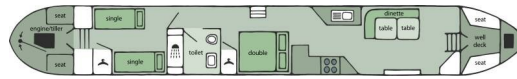

Night Heron

Whitchurch
Marina

£54,950

A 58ft 2008 ABC Leisure Group 5 berth semi-traditional stern narrowboat.

Available October 2024.

At 58ft, this boat can cruise the entire network of the English canals and has spent her life so far carrying happy holidaymakers along the Llangollen Canal. She holds a valid Boat Safety Certificate until February 2027.

Entering from the semi-traditional stern, there are 2 bedroom cabins with a bathroom between them for easy access from both. The first cabin has flexible bed bases and can be configured as either a double bed or 2 singles. The second bedroom is a fixed double berth, and both bedrooms have wardrobe space next to the beds.

The bathroom comes equipped with pump-out toilet, washbasin with storage space below, and a hip-bath with shower overhead.

The next cabin is a fixed double bedroom. This also has a storage cupboard. There is also a beautifully ornate side hatch for extra ventilation.

Moving through the boat you come to a fully equipped galley with 4 burner gas cooker complete with grill and oven, refrigerator, sink and drainer, work surfaces and storage space. This cabin has been recently refurbished with new vinyl flooring, worktops, tiles and Thetford hob.

Finally the dinette area at the bow has the flexibility of converting to an extra single bed, ideal for entertaining guests. A diesel-fuelled stove also features here for extra warmth in cooler weather.

This boat had new Flotex carpeting throughout in January 2024.

The virtual tour is of a typical ABC Heron Class Boat.

Viewings will be arranged around hire periods and turnaround times. To arrange a viewing or make an enquiry, please contact Whitchurch Marina on 01948 662012.