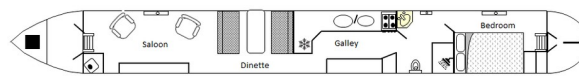

Ouroboros

Anderton Marina

£55,950

A 58ft 2004 Liverpool Boat Company 4 berth cruiser stern narrowboat

This beautiful narrowboat with her tastefully laid out interior promises an infinite number of happy memories for couples or small families.

Steps from the cruiser stern lead down into the master bedroom with a double bed, wardrobe storage and an overhead cupboard.

A walk-through bathroom follows, fitted with a macerator toilet wash basin and a glass screened shower.

The galley is equipped with a gas cooker, fridge freezer, washing machine and a quirky double sink unit. there is also ample storage and worktop space.

The front of the boat is given over to a Pullman style dinette that can be converted into a double bed and a saloon. The saloon has 2 leather easy chairs, TV, storage unit and is heated by a Stovax multi fuel stove. Steps then lead you out onto the bow deck.

In addition to the stove, Ouroboros has central heating throughout.

As a Broker, our understanding is that this vessel should have been built and correctly CE marked to satisfy the requirements of the Recreational Craft Regulations but no such proof has been provided.

You should satisfy yourself of any subsequent implications and are advised to seek further advice should you see fit as there could be implications for the future saleability or value of the vessel.

This boat is well worth a viewing! To arrange, or for further information, please contact Anderton Marina on 01606 79642.

Overall length	58 feet
Beam	6 feet 10 inches
Draft	2 feet
Headroom	6 feet 6 inches
No. of berths	4
Style of stern	Cruiser
BSS certificate expiry	3rd November 2024
Built	In 2004 by Liverpool Boat Company
Fitout	In 2004 by New Boat Company - Rob Peardon
Base	Steel 10mm
Hull	Steel 6mm
Cabin	Steel 4mm
Engine	Isuzu 38HP
Gearbox	PRM 150