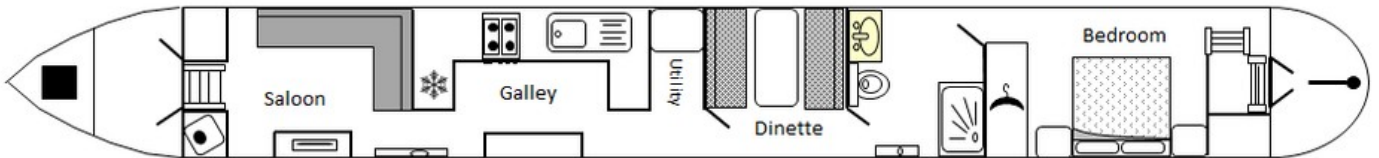

General

General

Name	Pawprints
BW index number	504507
Safety certificate	YES
BSS certificate expiry	2nd January 2028
BSS certificate number	BSSER-47294/24
Built	In 1999 by Tim Tyler / Warble Boats
Location	Anderton Marina
Price	£62,950

Berths

No. of Berths	6
Double beds	1
Double beds (temp)	2
Single beds	--
Single beds (temp)	--

Size

Overall length	57 feet
Overall beam	6 feet 10 inches
Overall draft	1 feet 9 inches
Style of stern	Traditional

Structure

Manufacturer

Manufacturer	Tim Tyler / Warble Boats
Hull ID No.	GB/WARBL568K900
Build date	1999

Original steel thickness

Base	10mm
Hull	6mm
Cabin	4mm

Anodes

Fitted	YES
Date fitted	2021
Size	4kg
No. of anodes	4

Material

Base	Steel
Hull	Steel
Cabin side	Steel
Roof	Steel

Hull blacking

Last hull blacking	--
Where	--