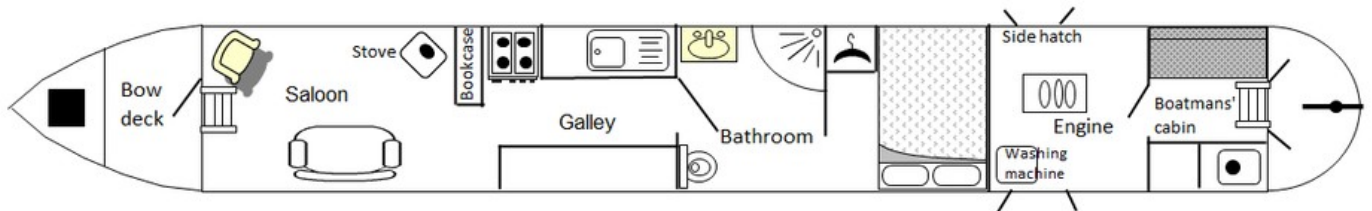

General

General

Name	Pike
BW index number	75288
Safety certificate	YES
BSS certificate expiry	14th November 2026
BSS certificate number	BSSER-447638/22
Built	In 1983 by Dennis Cooper
Location	Gayton Marina
Price	£55,500

Berths

No. of Berths	3
Double beds	1
Double beds (temp)	--
Single beds	--
Single beds (temp)	1

Size

Overall length	70 feet
Overall beam	6 feet 10 inches
Overall draft	2 feet 6 inches
Style of stern	Traditional

Structure

Manufacturer

Manufacturer	Dennis Cooper
Hull ID No.	--
Build date	1983

Original steel thickness

Base	Between 5.6mm and 5.9mm
Hull	5.2mm
Cabin	--

Anodes

Fitted	YES
Date fitted	June 2023
Size	2.5kg Low profile x 8 and 4.5kg x 4
No. of anodes	12

Material

Base	Steel
Hull	Steel
Cabin side	Steel
Roof	Steel

Hull blacking

Last hull blacking	June 2023
Where	Gayton Marina