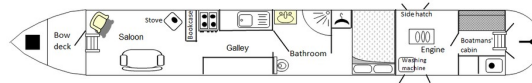

The exterior livery echoes the working boats of the past, with side hatches to either side of the internal engine room. There are also 3 large roof-mounted solar panels.

Stepping into the boat from the stern you find yourself in a traditional 'Boatman's cabin', complete with classic Roses & Castles artwork, a range stove and seating which can provide a single bed. This is immediately followed by the engine room which houses a Lister HRW3 engine.

Backing onto the engine room is the bedroom which has a double cross-bed, wardrobe space to the side and under-bed storage.

A walk-through bathroom makes maximum use of space and has a good corner shower unit, handbasin with vanity unit and cassette toilet. A large low-level cast-iron radiator features to the side.

The galley features attractive wooden work surfaces together with a freestanding oven, sink/drain, under counter fridge/freezer and lots of cupboards and shelves for storage.

Finally the saloon is largely open plan and currently houses a solid fuel stove, cast-iron radiator and built-in bookcase unit. There is also plenty of space to furnish to your taste.

Steps lead out to the bow deck which has striking stained glass windows to the front and is protected by a cratch cover and storage.

To make enquiries or arrange a viewing, please contact Gayton Marina on 01604 858685.

Scan the QR code to view online