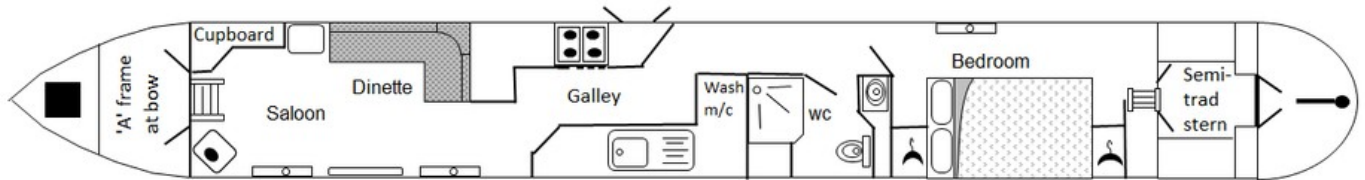

Viewing is highly recommended - please contact Worcester Marina on 01905 734160 to enquire or arrange an appointment.

Scan the QR code to view online

Overall length	57 feet 3 inches
Beam	6 feet 10 inches
Draft	2 feet 2 inches
Headroom	--
No. of berths	4
Style of stern	Semi-Traditional
BSS certificate expiry	16th November 2024
Built	In 2004 by Aqualine
Fitout	In 2004 by Aqualine
Base	Steel 10mm
Hull	Steel 6mm
Cabin	Steel 5mm
Engine	Isuzu IM4LC38
Gearbox	Newage PRM 150D2