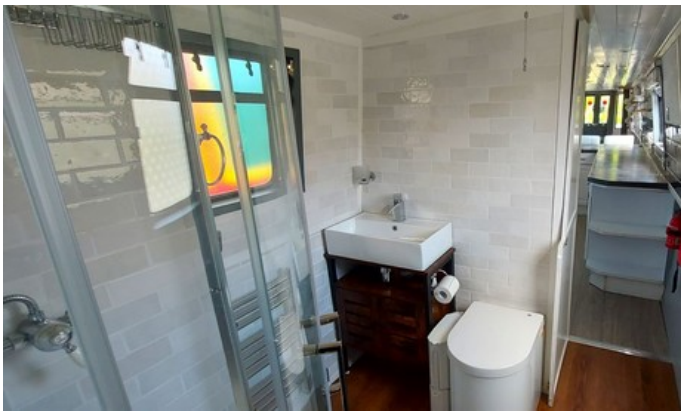

General

General

Name	Yin Yang
BW index number	45601
Safety certificate	YES
BSS certificate expiry	15th November 2026
BSS certificate number	BSSER-446957/22
Built	In 1990 by Terry Babcock
Location	Hilperton Marina
Price	£49,950

Berths

No. of Berths	4
Double beds	1
Double beds (temp)	1
Single beds	--
Single beds (temp)	2

Size

Overall length	60 feet
Overall beam	6 feet 10 inches
Overall draft	2 feet 9 inches
Style of stern	Traditional

Structure

Manufacturer

Manufacturer	Terry Babcock
Hull ID No.	--
Build date	1990

Original steel thickness

Base	--
Hull	--
Cabin	--

Anodes

Fitted	YES
Date fitted	2023
Size	--
No. of anodes	6

Material

Base	Steel
Hull	Steel
Cabin side	Steel
Roof	Steel

Hull blacking

Last hull blacking	2024-06
Where	Hilperton Marina