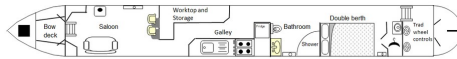

Along from the bathroom is the galley kitchen. This has a good size fridge with a separate freezer compartment, Paloma water heater, oven with grill and four burner hob and a stainless steel sink with draining board. There is a good sized work surface with ample storage cupboards and drawers. At the end of the work surface area there is a breakfast bar with two high chairs.

The front cabin is the living area. This has two chairs pushed together to make a two seater couch and these can be changed into fold out single beds or a double bed for guests. There is a multi fuel stove and an electric heater mounted onto the wall and built in side units either side of the front double doors.

The front deck has padded seating on either side and the gas locker.

Yin Yang also comes with a cratch cover and frame which has been removed for the summer, but is included in the sale. It also comes with a WiFi router and aerial.

This boat was also last blacked in June of this year.

A previous survey is available to view by arrangement through us. This was not produced by ABC Leisure Group however, and we recommend prospective purchasers arrange for their own survey to be carried out prior to purchase.

To make an enquiry or arrange to view, please contact Hilperton Marina on 01225 765243.

Scan the QR code to view online