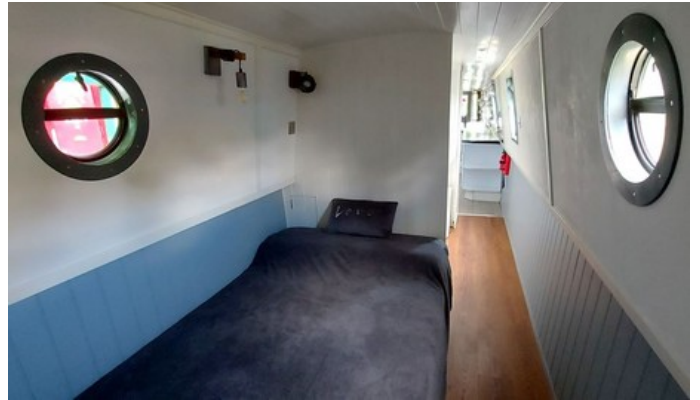

General

General

Name	Yin Yang
BW index number	45601
Safety certificate	YES
BSS certificate expiry	15th November 2026
BSS certificate number	BSSER-446957/22
Built	In 1990 by Terry Babcock
Location	Hilperton Marina
Price	£49,950

Berths

No. of Berths	4
Double beds	1
Double beds (temp)	1
Single beds	--
Single beds (temp)	2

Size

Overall length	60 feet
Overall beam	6 feet 10 inches
Overall draft	2 feet 9 inches
Style of stern	Traditional

Structure

Manufacturer

Manufacturer	Terry Babcock
Hull ID No.	--
Build date	1990

Original steel thickness

Base	--
Hull	--
Cabin	--

Anodes

Fitted	YES
Date fitted	2023
Size	--
No. of anodes	6

Material

Base	Steel
Hull	Steel
Cabin side	Steel
Roof	Steel

Hull blacking

Last hull blacking	2024-06
Where	Hilperton Marina