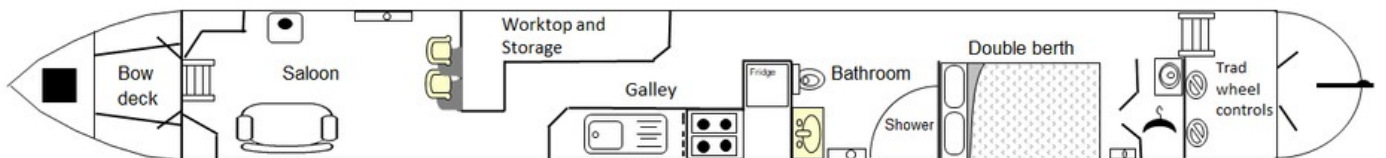

To make an enquiry or arrange to view, please contact Hilperton Marina on 01225 765243.

Scan the QR code to view online

Overall length	60 feet
Beam	6 feet 10 inches
Draft	2 feet 9 inches
Headroom	6 feet 1 inches
No. of berths	4
Style of stern	Traditional
BSS certificate expiry	15th November 2026
Built	In 1990 by Terry Babcock
Fitout	In 1990 by Terry Babcock
Base	Steel
Hull	Steel
Cabin	Steel
Engine	BMC 1.8
Gearbox	--